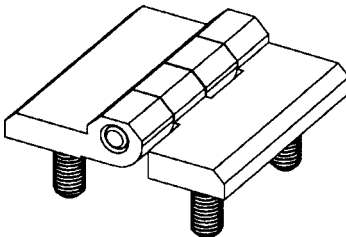

40 x 40 mm

Zamak / Zinc-dy
Chrome Plated

2RZA-KZS027-04

Zamak / Zinc-dy
black powder coated

2RZA-KZS027-06

316 / V4A

2RKO-KZS025-11

Zamak / Zinc-dy
Chrome Plated

2RZA-KZS026-04

Zamak / Zinc-dy
black powder coated

2RZA-KZS026-06

316 / V4A

2RKO-KZS028-11

50 x 50 mm

Zamak / Zinc-dy
 Chrome Plated
 Zamak / Zinc-dy
 black powder coated
316 / V4A

2RZA-KZS029-04
 2RZA-KZS029-06
 2RKO-KZS012-11