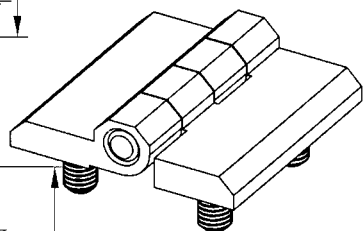

Zamak / Zinc-dy
Chrome Plated

2RZA-KZS030-04

Zamak / Zinc-dy
black powder coated

2RZA-KZS030-06

316 / V4A

2RKO-KZS030-11