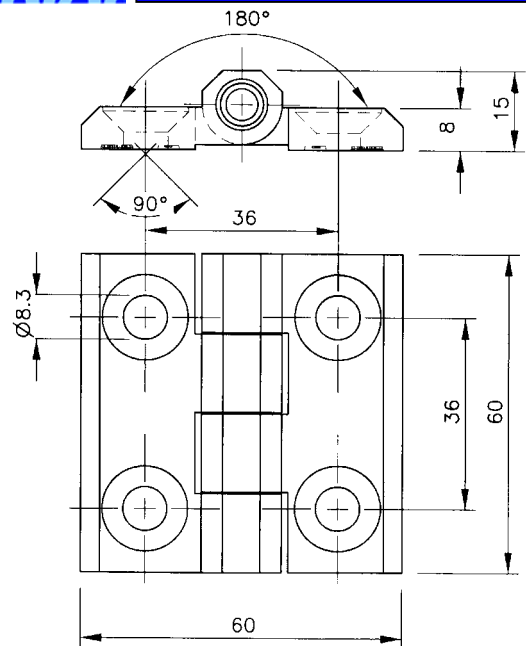

60 x 60 mm

Zamak / Zinc-dy
Chrome Plated

2RZA-KZS031-04

Zamak / Zinc-dy
black powder coated

2RZA-KZS031-06

316 / V4A

2RKO-KZS005-11

Zamak / Zinc-dy
Chrome Plated

2RZA-KZS030-04

Zamak / Zinc-dy
black powder coated

2RZA-KZS030-06

316 / V4A

2RKO-KZS030-11