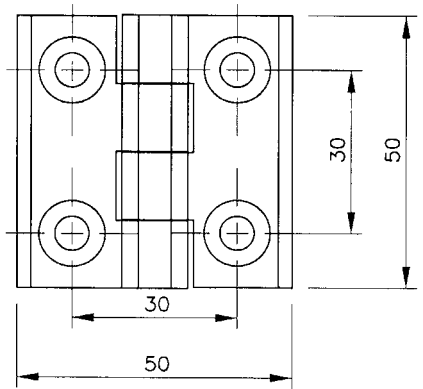

2RZA-KZS026-04

Zamak / Zinc-dy
black powder coated

2RZA-KZS026-06

316 / V4A

2RKO-KZS028-11

50 x 50 mm

Zamak / Zinc-dy
 Chrome Plated
 Zamak / Zinc-dy
 black powder coated
316 / V4A

2RZA-KZS029-04
 2RZA-KZS029-06
 2RKO-KZS012-11