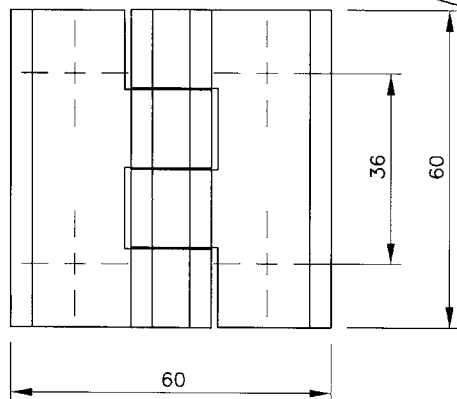

Zamak / Zinc-dy
Chrome Plated

2RZA-KZS030-04

Zamak / Zinc-dy
black powder coated

2RZA-KZS030-06

316 / V4A

2RKO-KZS030-11